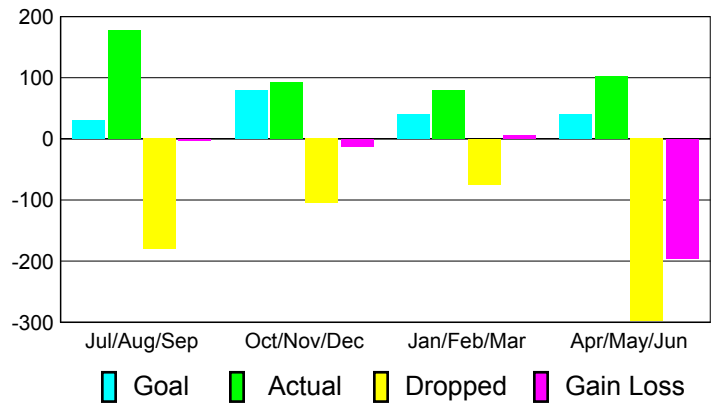

Membership Results 2010-2011

Goal, New, Dropped, Gain/Loss

Comparison of Membership Gain/Loss

Current Year Compared to the Previous Year