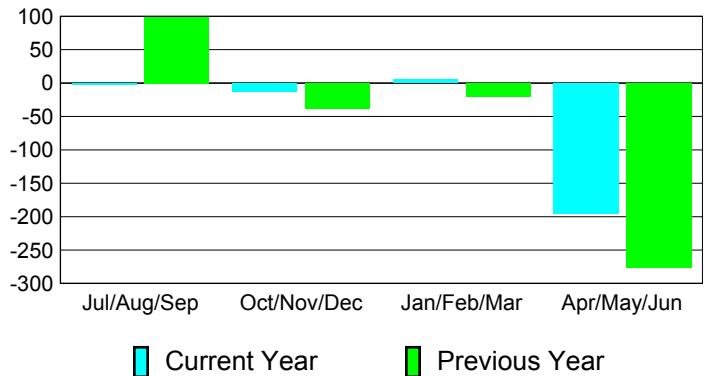

Membership Results
2010-2011

Membership
2009-2010

Month	Net Memb Goal	Actual New Memb	Actual Dropped Memb	Gain/Loss of Memb	Gain/Loss of Memb
Jul/Aug/Sep	30	177	-180	-3	99
Oct/Nov/Dec	80	92	-105	-13	-38
Jan/Feb/Mar	40	80	-75	5	-20
Apr/May/June	40	102	-298	-196	-276
Totals	190	451	-658	-207	-235

Membership Results 2010-2011

Goal, New, Dropped, Gain/Loss

Comparison of Membership Gain/Loss

Current Year Compared to the Previous Year

Gender Comparison 2010-2011

Jul/Aug/Sep

Oct/Nov/Dec

Jan/Feb/Mar

Apr/May/June

Male

Female