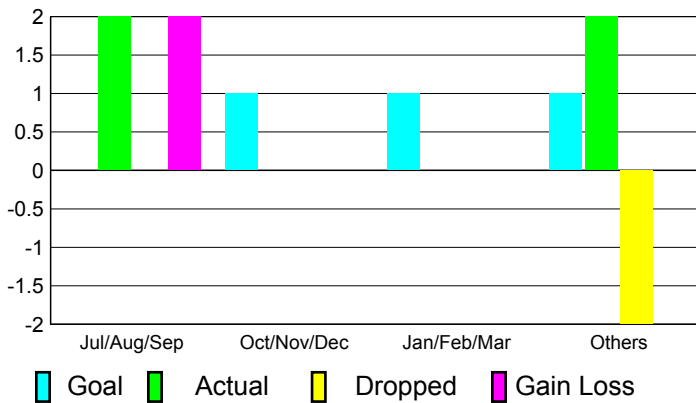

2010-2011 GMT Reports for District (or Undistricted) **District 330 A**

GMT: **Shinobu Goto**

Location: **JAPAN**

GMT CA: **5**

CLUBS

Club Results
2010-2011

Clubs
2009-2010

Month	New Club Goal	Actual New Clubs	Actual Dropped Clubs	Gain/Loss of Clubs	Gain/Loss of Clubs
Jul/Aug/Sep	0	2	0	2	0
Oct/Nov/Dec	1	0	0	0	0
Jan/Feb/Mar	1	0	0	0	0
Apr/May/June	1	2	-2	0	0
Totals	3	4	-2	2	0

Club Results 2010-2011

Goal, New, Dropped, Gain/Loss

Comparison of Club Gain/Loss

Current Year Compared to the Previous Year

YTD Status Quo Clubs 2010-2011

Status Quo Clubs Compared to Status Quo Members

MEMBERSHIP

Membership Results
2010-2011

Membership
2009-2010

Month	Net Memb Goal	Actual New Memb	Actual Dropped Memb	Gain/Loss of Memb	Gain/Loss of Memb
Jul/Aug/Sep	30	177	-180	-3	99
Oct/Nov/Dec	80	92	-105	-13	-38
Jan/Feb/Mar	40	80	-75	5	-20
Apr/May/June	40	102	-298	-196	-276
Totals	190	451	-658	-207	-235